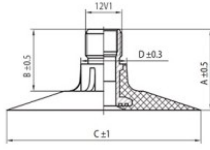

NEXEN TIRE

TR218A

A (mm)	B (mm)	C (mm)	D (mm)	α°	β°
27.0	20.0	64.0	15.0	-	-

11.2-24 Nexen TR218A

11.2/10-24, 12.4/11-24, 280/85-24, 320/70-24,
320/85-24, 360/70-24

Product-No.: 4424112SN

Technical Information:

Size	11.2-24
Valve	TR218A
Brand	Nexen
Weight kg	2.64000

All technical information in this website is based on the information provided by the manufacturers. The content is non-binding and serves solely for information purposes. Supplier does not take liability for anything related to these details. Any liability for any immediate or indirect damages, claims for damages, consequential damages of any kind or from any legal ground, which ensued from the use of information on this website, is, provided this is lawful, utterly ruled out.