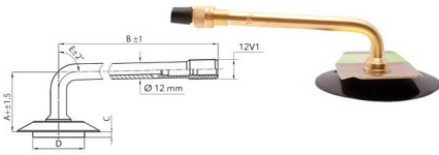

NEXEN TIRE

14.00-24/25 Nexen TRJ1175C
14.00-24, 14.00-25, 15.5-25

TRJ1175C

A (mm)	B (mm)	C (mm)	D (mm)	α°	β°
35.0	105.0	4.0	32.0	88°	-

Product-No.: 4424014SJ

Technical Information:

Size	14.00-24/25
Valve	TRJ1175C
Brand	Nexen
Weight kg	4.94000