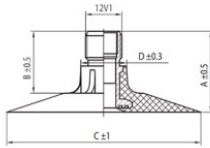

NEXEN TIRE

23.1-30 Nexen TR218A
21LR30, 23.1R30, 620/75-30, 600/70-30

TR218A

A (mm)	B (mm)	C (mm)	D (mm)	α°	β°
27.0	20.0	64.0	15.0	-	-

Product-No.: 4423130SN

Technical Information:

Size	23.1-30
Valve	TR218A
Brand	Nexen
Weight kg	9.67000