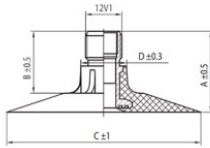

NEXEN TIRE

700/40-22.5 Nexen TR218A
700/45-22.5

TR218A

A (mm)	B (mm)	C (mm)	D (mm)	α°	β°
27.0	20.0	64.0	15.0	-	-

Product-No.: 4422570SN

Technical Information:

Size	700/40-22.5
Valve	TR218A
Brand	Nexen
Weight kg	9.02000