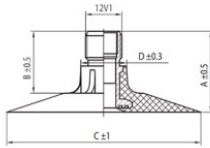

NEXEN TIRE

20.8-38 Nexen TR218A
580/70-38, 600/65-38, 650-/65-38

TR218A

A (mm)	B (mm)	C (mm)	D (mm)	α°	β°
27.0	20.0	64.0	15.0	-	-

Product-No.: 4420838SN

Technical Information:

Size	20.8-38
Valve	TR218A
Brand	Nexen
Weight kg	9.30000