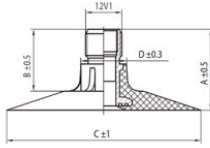

NEXEN TIRE

11.2-20 Nexen TR218A

11.2/10-20, 12.4/11-20, 320/70-20, 360/70-20

TR218A

A (mm)	B (mm)	C (mm)	D (mm)	α°	β°
27.0	20.0	64.0	15.0	-	-

Product-No.: 4420112SV

Technical Information:

Size	11.2-20
Valve	TR218A
Brand	Nexen
Weight kg	2.49000