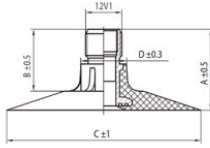

**NEXEN TIRE**

12.5/80-18 Nexen TR218A  
15.0/70-18, 335/80-18

**Product-No.: 4418125SB**

**TR218A**

A (mm)	B (mm)	C (mm)	D (mm)	$\alpha^\circ$	$\beta^\circ$
27.0	20.0	64.0	15.0	-	-

**Technical Information:**

Size	12.5/80-18
Valve	TR218A
Brand	Nexen
Weight kg	2.41000

All technical information in this website is based on the information provided by the manufacturers. The content is non-binding and serves solely for information purposes. Supplier does not take liability for anything related to these details. Any liability for any immediate or indirect damages, claims for damages, consequential damages of any kind or from any legal ground, which ensued from the use of information on this website, is, provided this is lawful, utterly ruled out.