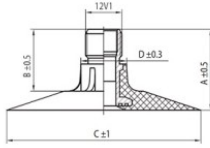

NEXEN TIRE

TR218A

A (mm)	B (mm)	C (mm)	D (mm)	α°	β°
27.0	20.0	64.0	15.0	-	-

16.9-38 Nexen TR218A

16.9/14-38, 18.4/15-38, 480/70-38, 520/70-38,
480/85-38, 380/85-38

Product-No.: 4416938SN

Technical Information:

Size	16.9-38
Valve	TR218A
Brand	Nexen
Weight kg	7.69000

All technical information in this website is based on the information provided by the manufacturers. The content is non-binding and serves solely for information purposes. Supplier does not take liability for anything related to these details. Any liability for any immediate or indirect damages, claims for damages, consequential damages of any kind or from any legal ground, which ensued from the use of information on this website, is, provided this is lawful, utterly ruled out.