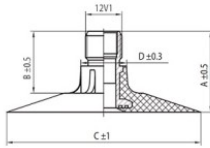

**NEXEN TIRE**

**TR218A**

A (mm)	B (mm)	C (mm)	D (mm)	$\alpha^\circ$	$\beta^\circ$
27.0	20.0	64.0	15.0	-	-

16.9-24 Nexen TR218A  
16.9-24, 420/85-24, 480/70-24, 460/70-24,  
500/70-24, 18.4-24, 420/70-24

**Product-No.: 4416924SN**

**Technical Information:**

Size	16.9-24
Valve	TR218A
Brand	Nexen
Weight kg	4.27000

All technical information in this website is based on the information provided by the manufacturers. The content is non-binding and serves solely for information purposes. Supplier does not take liability for anything related to these details. Any liability for any immediate or indirect damages, claims for damages, consequential damages of any kind or from any legal ground, which ensued from the use of information on this website, is, provided this is lawful, utterly ruled out.