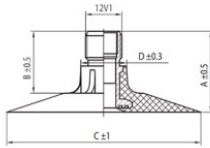

NEXEN TIRE

16.0/70-20 Nexen TR218A
13.00-20, 405/70-20, 400/70-20

TR218A

A (mm)	B (mm)	C (mm)	D (mm)	α°	β°
27.0	20.0	64.0	15.0	-	-

Product-No.: 4416020SN

Technical Information:

Size	16.0/70-20
Valve	TR218A
Brand	Nexen
Weight kg	3.33000