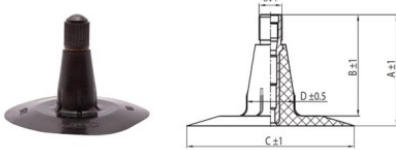

**NEXEN TIRE**

13.0/75-16 Nexen TR15  
13.0/65-16, 14.0/65-16

**Product-No.: 4416013SC**

**TR15**

A (mm)	B (mm)	C (mm)	D (mm)	$\alpha^\circ$	$\beta^\circ$
37.0	33.0	56.0	16.0	-	-

**Technical Information:**

Size	13.0/75-16
Valve	TR15
Brand	Nexen
Weight kg	1.71000

All technical information in this website is based on the information provided by the manufacturers. The content is non-binding and serves solely for information purposes. Supplier does not take liability for anything related to these details. Any liability for any immediate or indirect damages, claims for damages, consequential damages of any kind or from any legal ground, which ensued from the use of information on this website, is, provided this is lawful, utterly ruled out.