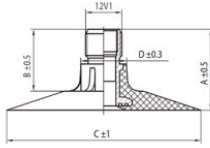

**NEXEN TIRE**

10.00-16 Nexen TR218A  
11.00-16, 13.6-16, 315/80-16

**Product-No.: 4416010SN**

**TR218A**

A (mm)	B (mm)	C (mm)	D (mm)	$\alpha^\circ$	$\beta^\circ$
27.0	20.0	64.0	15.0	-	-

**Technical Information:**

Size	10.00-16
Valve	TR218A
Brand	Nexen
Weight kg	1.91000

All technical information in this website is based on the information provided by the manufacturers. The content is non-binding and serves solely for information purposes. Supplier does not take liability for anything related to these details. Any liability for any immediate or indirect damages, claims for damages, consequential damages of any kind or from any legal ground, which ensued from the use of information on this website, is, provided this is lawful, utterly ruled out.