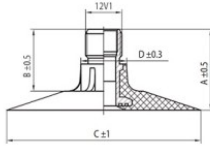

**NEXEN TIRE**

11.5/80-15.3 Nexen TR218A  
12.5/80-15.3

**Product-No.: 4415311SN**

**TR218A**

A (mm)	B (mm)	C (mm)	D (mm)	$\alpha^\circ$	$\beta^\circ$
27.0	20.0	64.0	15.0	-	-

**Technical Information:**

Size	11.5/80-15.3
Valve	TR218A
Brand	Nexen
Weight kg	1.74000