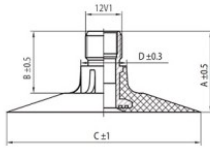

NEXEN TIRE

15-22.5 Nexen TR218A
385/65-22.5, 400/55-22.5

Product-No.: 4415022SN

TR218A

A (mm)	B (mm)	C (mm)	D (mm)	α°	β°
27.0	20.0	64.0	15.0	-	-

Technical Information:

Size	15-22.5
Valve	TR218A
Brand	Nexen
Weight kg	3.33000