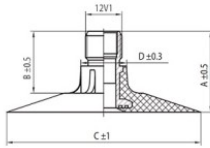

NEXEN TIRE

TR218A

A (mm)	B (mm)	C (mm)	D (mm)	α°	β°
27.0	20.0	64.0	15.0	-	-

14.9-30 Nexen TR218A
14.9/13-30, 15.5-30, 16.9/14-30, 420/70-30,
480/70-30, 380/85-30

Product-No.: 4414930SN

Technical Information:

Size	14.9-30
Valve	TR218A
Brand	Nexen
Weight kg	5.37000

All technical information in this website is based on the information provided by the manufacturers. The content is non-binding and serves solely for information purposes. Supplier does not take liability for anything related to these details. Any liability for any immediate or indirect damages, claims for damages, consequential damages of any kind or from any legal ground, which ensued from the use of information on this website, is, provided this is lawful, utterly ruled out.