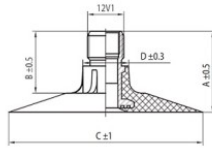

NEXEN TIRE

14.9-24 Nexen TR218A
380/85-24, 380/90-24

Product-No.: 4414924SN

TR218A

A (mm)	B (mm)	C (mm)	D (mm)	α°	β°
27.0	20.0	64.0	15.0	-	-

Technical Information:

Size	14.9-24
Valve	TR218A
Brand	Nexen
Weight kg	4.52000