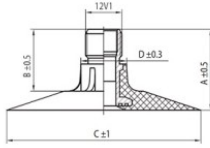

NEXEN TIRE

TR218A

A (mm)	B (mm)	C (mm)	D (mm)	α°	β°
27.0	20.0	64.0	15.0	-	-

13.6-24 Nexen TR218A
13.6/12-24, 14.9-24, 14.9/13-24, 340/85-24,
380/70-24, 380/85-24, 405/70-24, 420/70-24

Product-No.: 4413624SN

Technical Information:

Size	13.6-24
Valve	TR218A
Brand	Nexen
Weight kg	3.12000

All technical information in this website is based on the information provided by the manufacturers. The content is non-binding and serves solely for information purposes. Supplier does not take liability for anything related to these details. Any liability for any immediate or indirect damages, claims for damages, consequential damages of any kind or from any legal ground, which ensued from the use of information on this website, is, provided this is lawful, utterly ruled out.