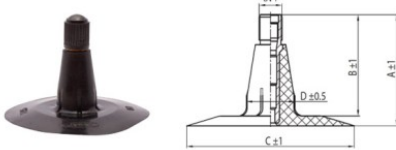

NEXEN TIRE

12-16.5 Nexen TR15

TR15

A (mm)	B (mm)	C (mm)	D (mm)	α°	β°
37.0	33.0	56.0	16.0	-	-

Product-No.: 4412165SC

Technical Information:

Size	12-16.5
Valve	TR15
Brand	Nexen
Weight kg	1.71000

All technical information in this website is based on the information provided by the manufacturers. The content is non-binding and serves solely for information purposes. Supplier does not take liability for anything related to these details. Any liability for any immediate or indirect damages, claims for damages, consequential damages of any kind or from any legal ground, which ensued from the use of information on this website, is, provided this is lawful, utterly ruled out.