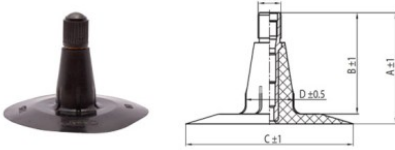

NEXEN TIRE

10-16.5 Nexen TR15

TR15

A (mm)	B (mm)	C (mm)	D (mm)	α°	β°
37.0	33.0	56.0	16.0	-	-

Product-No.: 4410165SC

Technical Information:

Size	10-16.5
Valve	TR15
Brand	Nexen
Weight kg	1.29000

All technical information in this website is based on the information provided by the manufacturers. The content is non-binding and serves solely for information purposes. Supplier does not take liability for anything related to these details. Any liability for any immediate or indirect damages, claims for damages, consequential damages of any kind or from any legal ground, which ensued from the use of information on this website, is, provided this is lawful, utterly ruled out.