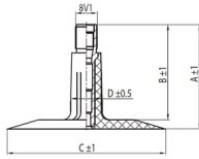

**NEXEN TIRE**

16x6.50-8 Nexen TR13  
16x7.50-8, 18x6.50-8, 190-8

**Product-No.: 4408016SB**

**TR13**

A (mm)	B (mm)	C (mm)	D (mm)	$\alpha^\circ$	$\beta^\circ$
37.0	33.0	56.0	11.0	-	-

**Technical Information:**

Size	16x6.50-8
Valve	TR13
Brand	Nexen
Weight kg	0.48500

All technical information in this website is based on the information provided by the manufacturers. The content is non-binding and serves solely for information purposes. Supplier does not take liability for anything related to these details. Any liability for any immediate or indirect damages, claims for damages, consequential damages of any kind or from any legal ground, which ensued from the use of information on this website, is, provided this is lawful, utterly ruled out.