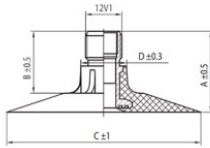

NEXEN TIRE

710/70-42 Nexen TR218A

TR218A

A (mm)	B (mm)	C (mm)	D (mm)	α°	β°
27.0	20.0	64.0	15.0	-	-

Product-No.: 355900

Technical Information:

Size	710/70-42
Valve	TR218A
Brand	Nexen
Weight kg	14.37000

All technical information in this website is based on the information provided by the manufacturers. The content is non-binding and serves solely for information purposes. Supplier does not take liability for anything related to these details. Any liability for any immediate or indirect damages, claims for damages, consequential damages of any kind or from any legal ground, which ensued from the use of information on this website, is, provided this is lawful, utterly ruled out.