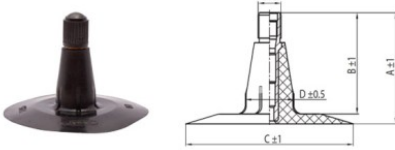

NEXEN TIRE

6.70-15 Nexen TR15
7.00-15, 7.50-15, 7.60-15

Product-No.: 3367015SC

TR15

A (mm)	B (mm)	C (mm)	D (mm)	α°	β°
37.0	33.0	56.0	16.0	-	-

Technical Information:

Size	6.70-15
Valve	TR15
Brand	Nexen
Weight kg	0.87000