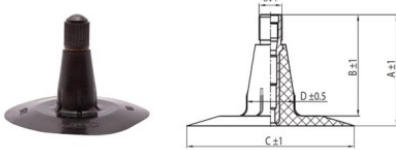

NEXEN TIRE

6.70-15 Nexen TR15
7.00-15, 7.50-15, 7.60-15

Product-No.: 3367015SC

TR15

A (mm)	B (mm)	C (mm)	D (mm)	α°	β°
37.0	33.0	56.0	16.0	-	-

Technical Information:

Size	6.70-15
Valve	TR15
Brand	Nexen
Weight kg	0.87000