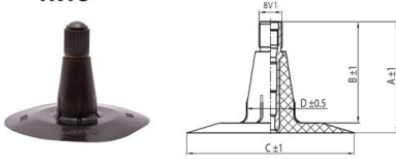

NEXEN TIRE

200/60-14.5 Nexen TR15
24x8.00-14.5

Product-No.: 3320014SC

TR15

A (mm)	B (mm)	C (mm)	D (mm)	α°	β°
37.0	33.0	56.0	16.0	-	-

Technical Information:

Size	200/60-14.5
Valve	TR15
Brand	Nexen
Weight kg	0.66000