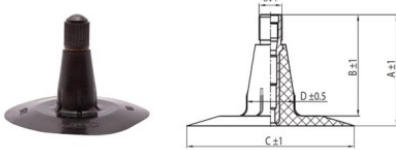

NEXEN TIRE

33x12.50-15 Nexen TR15
12-15, 31x15.50-15, 33x15.50-15, 12.5-15

Product-No.: 3315033SC

TR15

A (mm)	B (mm)	C (mm)	D (mm)	α°	β°
37.0	33.0	56.0	16.0	-	-

Technical Information:

Size	33x12.50-15
Valve	TR15
Brand	Nexen
Weight kg	1.71000