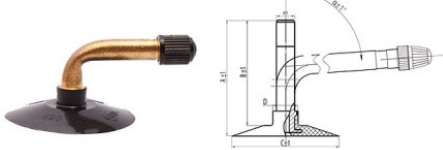

12 1/2x2 1/4 Kenda TR87
12 1/2x1.75, 12 1/2x1.90, 2.25-8

Product-No.: 3312525SG

TR87

A (mm)	B (mm)	C (mm)	D (mm)	α°	β°
48.0	43.0	45.0	10.0	-	-

Technical Information:

Size	12 1/2x2 1/4
Valve	TR87
Brand	Kenda
Weight kg	0.14000