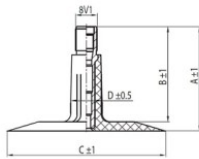

**NEXEN TIRE**

27x8.50-12 Nexen TR13  
27x10.00-12, 27x10.50-12, 27x9.50-12

**TR13**

A (mm)	B (mm)	C (mm)	D (mm)	$\alpha^\circ$	$\beta^\circ$
37.0	33.0	56.0	11.0	-	-

**Product-No.: 3312027SB**

**Technical Information:**

Size	27x8.50-12
Valve	TR13
Brand	Nexen
Weight kg	1.40000

All technical information in this website is based on the information provided by the manufacturers. The content is non-binding and serves solely for information purposes. Supplier does not take liability for anything related to these details. Any liability for any immediate or indirect damages, claims for damages, consequential damages of any kind or from any legal ground, which ensued from the use of information on this website, is, provided this is lawful, utterly ruled out.