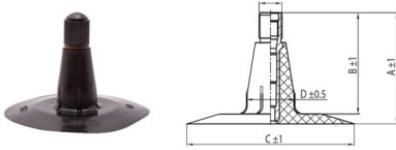

NEXEN TIRE

10.0/80-12 Nexen TR15

TR15

A (mm)	B (mm)	C (mm)	D (mm)	α°	β°
37.0	33.0	56.0	16.0	-	-

Product-No.: 3310012SC

Technical Information:

Size	10.0/80-12
Valve	TR15
Brand	Nexen
Weight kg	1.40000

All technical information in this website is based on the information provided by the manufacturers. The content is non-binding and serves solely for information purposes. Supplier does not take liability for anything related to these details. Any liability for any immediate or indirect damages, claims for damages, consequential damages of any kind or from any legal ground, which ensued from the use of information on this website, is, provided this is lawful, utterly ruled out.