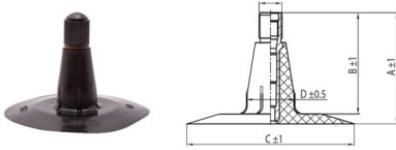

NEXEN TIRE

30x9.50-15 Nexen TR15
9-15

TR15

A (mm)	B (mm)	C (mm)	D (mm)	α°	β°
37.0	33.0	56.0	16.0	-	-

Product-No.: 273068

Technical Information:

Size	30x9.50-15
Valve	TR15
Brand	Nexen
Weight kg	1.76000

All technical information in this website is based on the information provided by the manufacturers. The content is non-binding and serves solely for information purposes. Supplier does not take liability for anything related to these details. Any liability for any immediate or indirect damages, claims for damages, consequential damages of any kind or from any legal ground, which ensued from the use of information on this website, is, provided this is lawful, utterly ruled out.