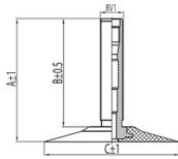

3.00-21 Kenda TR4

3.25-21, 80/100-21, 80/90-21, 90/80-21, 90/90-21

Product-No.: 263519

TR4

A (mm)	B (mm)	C (mm)	D (mm)	α°	β°
34.5	30.0	45.0	-	-	-

Technical Information:

Size	3.00-21
Valve	TR4
Brand	Kenda
Weight kg	0.49000