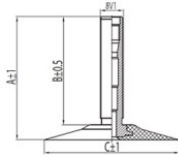

TR4

A (mm)	B (mm)	C (mm)	D (mm)	$\alpha^\circ$	$\beta^\circ$
34.5	30.0	45.0	-	-	-

3.50-19 Kenda TR4

110/80-19, 110/90-19, 120/80-19, 130/80-19, 19 E,  
3.25-19, 4.10-19

**Product-No.: 263496**

#### Technical Information:

Size	3.50-19
Valve	TR4
Brand	Kenda
Weight kg	0.55000

All technical information in this website is based on the information provided by the manufacturers. The content is non-binding and serves solely for information purposes. Supplier does not take liability for anything related to these details. Any liability for any immediate or indirect damages, claims for damages, consequential damages of any kind or from any legal ground, which ensued from the use of information on this website, is, provided this is lawful, utterly ruled out.