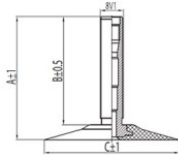

4.00-18 Kenda TR6

4.25,4.50-18,120/90,130/90,120/80-18,140/80-18

TR6

A (mm)	B (mm)	C (mm)	D (mm)	$\alpha^\circ$	$\beta^\circ$
35.5	30.0	68x42	-	-	-

**Product-No.: 263465**

#### Technical Information:

Size	4.00-18
Valve	TR6
Brand	Kenda
Weight kg	0.57000

All technical information in this website is based on the information provided by the manufacturers. The content is non-binding and serves solely for information purposes. Supplier does not take liability for anything related to these details. Any liability for any immediate or indirect damages, claims for damages, consequential damages of any kind or from any legal ground, which ensued from the use of information on this website, is, provided this is lawful, utterly ruled out.