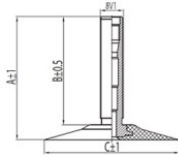

TR6

A (mm)	B (mm)	C (mm)	D (mm)	α°	β°
35.5	30.0	68x42	-	-	-

4.10-17 Kenda TR6

110/70-17, 110/80-17, 120/70-17, 130/60-17, 17 E,
4.60-17

Product-No.: 263397

Technical Information:

Size	4.10-17
Valve	TR6
Brand	Kenda
Weight kg	0.53000