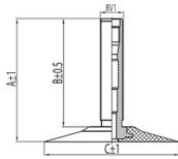

3.25-16 Kenda TR4

110/80-16, 110/90-16, 3.50-16, 90/100-16

**Product-No.: 263366**

**TR4**

A (mm)	B (mm)	C (mm)	D (mm)	$\alpha^\circ$	$\beta^\circ$
34.5	30.0	45.0	-	-	-

#### Technical Information:

Size	3.25-16
Valve	TR4
Brand	Kenda
Weight kg	0.40000

All technical information in this website is based on the information provided by the manufacturers. The content is non-binding and serves solely for information purposes. Supplier does not take liability for anything related to these details. Any liability for any immediate or indirect damages, claims for damages, consequential damages of any kind or from any legal ground, which ensued from the use of information on this website, is, provided this is lawful, utterly ruled out.