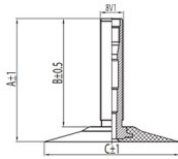

2.50-16 Kenda TR4
2.75-16, 3.00-16

Product-No.: 263359

TR4

A (mm)	B (mm)	C (mm)	D (mm)	α°	β°
34.5	30.0	45.0	-	-	-

Technical Information:

Size	2.50-16
Valve	TR4
Brand	Kenda
Weight kg	0.35000

All technical information in this website is based on the information provided by the manufacturers. The content is non-binding and serves solely for information purposes. Supplier does not take liability for anything related to these details. Any liability for any immediate or indirect damages, claims for damages, consequential damages of any kind or from any legal ground, which ensued from the use of information on this website, is, provided this is lawful, utterly ruled out.