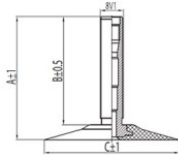

2.50-14 Kenda TR4/TR6
14 C/D, 2.75-14, 3.00-14, 60/100-14, 80/80-14

Product-No.: 263328

TR4/TR6

A (mm)	B (mm)	C (mm)	D (mm)	α°	β°
34.5	30.0	45.0	-	-	-

Technical Information:

Size	2.50-14
Valve	TR4/TR6
Brand	Kenda
Weight kg	0.30000