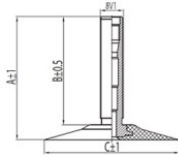

TR4

A (mm)	B (mm)	C (mm)	D (mm)	α°	β°
34.5	30.0	45.0	-	-	-

3.00-12 Kenda TR4

100/80-12, 110/100-12, 110/90-12, 12 C/D,
3.50-12, 80/100-12, 90/90-12

Product-No.: 263298

Technical Information:

Size	3.00-12
Valve	TR4
Brand	Kenda
Weight kg	0.31000