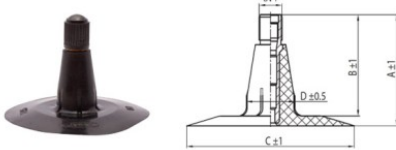

## 19.0/45-17 Nexen TR15

**TR15**

A (mm)	B (mm)	C (mm)	D (mm)	$\alpha^\circ$	$\beta^\circ$
37.0	33.0	56.0	16.0	-	-

**Product-No.: 136875**

### Technical Information:

Size	19.0/45-17
Valve	TR15
Brand	Nexen
Weight kg	3.06000

All technical information in this website is based on the information provided by the manufacturers. The content is non-binding and serves solely for information purposes. Supplier does not take liability for anything related to these details. Any liability for any immediate or indirect damages, claims for damages, consequential damages of any kind or from any legal ground, which ensued from the use of information on this website, is, provided this is lawful, utterly ruled out.