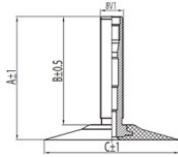

4.50/5.10-18 Kenda TR6
120/100-18

TR6

A (mm)	B (mm)	C (mm)	D (mm)	α°	β°
35.5	30.0	68x42	-	-	-

Product-No.: 024350

Technical Information:

Size	4.50/5.10-18
Valve	TR6
Brand	Kenda
Weight kg	1.70000

All technical information in this website is based on the information provided by the manufacturers. The content is non-binding and serves solely for information purposes. Supplier does not take liability for anything related to these details. Any liability for any immediate or indirect damages, claims for damages, consequential damages of any kind or from any legal ground, which ensued from the use of information on this website, is, provided this is lawful, utterly ruled out.