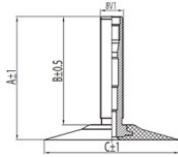

4.30/5.10-18 Kenda TR6
110/100-18

TR6

A (mm)	B (mm)	C (mm)	D (mm)	α°	β°
35.5	30.0	68x42	-	-	-

Product-No.: 024348

Technical Information:

Size	4.30/5.10-18
Valve	TR6
Brand	Kenda
Weight kg	1.72000

All technical information in this website is based on the information provided by the manufacturers. The content is non-binding and serves solely for information purposes. Supplier does not take liability for anything related to these details. Any liability for any immediate or indirect damages, claims for damages, consequential damages of any kind or from any legal ground, which ensued from the use of information on this website, is, provided this is lawful, utterly ruled out.