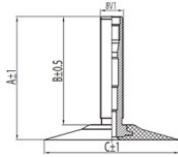

4.50-19 Kenda TR6  
110/90-19

TR6

A (mm)	B (mm)	C (mm)	D (mm)	$\alpha^\circ$	$\beta^\circ$
35.5	30.0	68x42	-	-	-

**Product-No.: 024347**

#### Technical Information:

Size	4.50-19
Valve	TR6
Brand	Kenda
Weight kg	1.82000

All technical information in this website is based on the information provided by the manufacturers. The content is non-binding and serves solely for information purposes. Supplier does not take liability for anything related to these details. Any liability for any immediate or indirect damages, claims for damages, consequential damages of any kind or from any legal ground, which ensued from the use of information on this website, is, provided this is lawful, utterly ruled out.