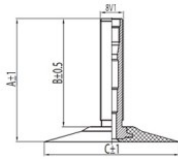

80/100-21 Kenda TR6

TR6

A (mm)	B (mm)	C (mm)	D (mm)	$\alpha^\circ$	$\beta^\circ$
35.5	30.0	68x42	-	-	-

**Product-No.: 024346**

#### Technical Information:

Size	80/100-21
Valve	TR6
Brand	Kenda
Weight kg	1.36000

All technical information in this website is based on the information provided by the manufacturers. The content is non-binding and serves solely for information purposes. Supplier does not take liability for anything related to these details. Any liability for any immediate or indirect damages, claims for damages, consequential damages of any kind or from any legal ground, which ensued from the use of information on this website, is, provided this is lawful, utterly ruled out.